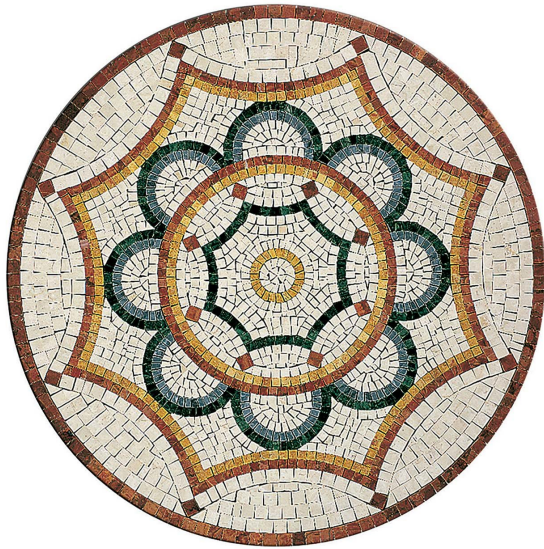

# ARTEMEST

HOME DECOR : WALL & FLOOR DÉCOR : WALL DÉCOR

## *Lithos Mosaico Italia*

#### DESCRIPTION

This artistic marble mosaic is mounted on fiberglass mesh applied on a honeycomb-shaped, aluminum base and surrounded by an aluminum frame. It features a polished finish, but is also available in antique, honed and brushed finishes, and customizable in terms of material and size. Its tesserae are made from the following types of marble: Bardiglio, Botticino, Giallo Reale, Rosso Verona and Verde.

#### DETAILS & DIMENSIONS

- Material: Marble
- Dimensions (in): W 23.62 x D 23.62 x H 1.18
- Dimensions (cm): W 60 x D 60 x H 3
- Handmade In Italy