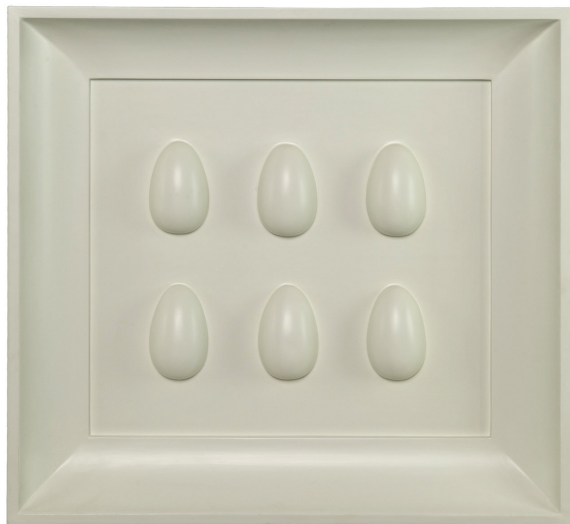

HOME DECOR : WALL DECOR

Mario Bottiglieri

ORIGIN WALL SCULPTURE

\$3,360

DESCRIPTION

This is an artwork made in wood and plaster inspired by the origin of the world. The style is essential and contemporary without being overtly modern thanks to the symbolism of its message. The six eggs mean balance and perfection.

DETAILS & DIMENSIONS

- Material: Plaster, Wood
- Dimensions (in): W 20.085 x D 2.925 x H 21.645
- Dimensions (cm): W 51.5 x D 7.5 x H 55.5
- Handmade in Italy