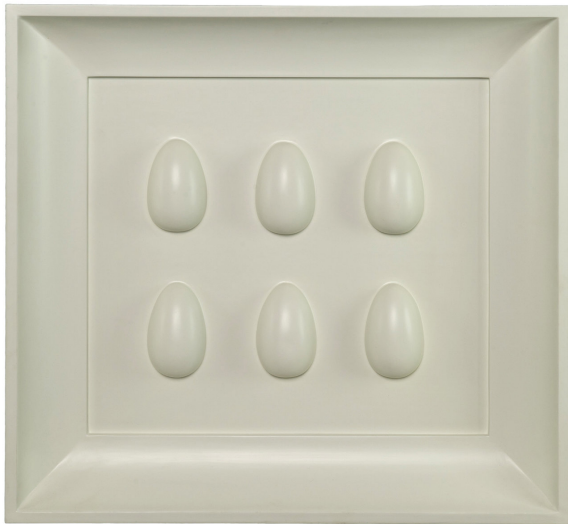

# ARTEMEST

HOME DECOR : WALL & FLOOR DÉCOR : WALL DÉCOR

*Mario Bottiglieri*

## ORIGIN WALL SCULPTURE

\$4,200

### DESCRIPTION

This is an artwork made in wood and plaster inspired by the origin of the world. The style is essential and contemporary without being overtly modern thanks to the symbolism of its message. The six eggs mean balance and perfection.

### DETAILS & DIMENSIONS

- Material: Plaster, Wood
- Dimensions (in): W 20.085 x D 2.925 x H 21.645
- Dimensions (cm): W 51.5 x D 7.5 x H 55.5
- Handmade in Italy