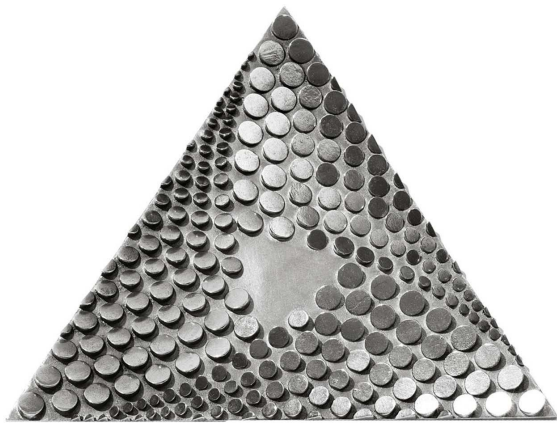

ARTEMEST

HOME DECOR

Cinetica

PAILLETTES MODULAR WALL COVERING

\$80

DESCRIPTION

A sophisticated way to visually divide and define areas in a loft or large interior, this wall covering module from the Cinetica Collection designed by Studio Lido will add brightness and glamour to modern or mid-century decors. Crafted of high-quality pewter (95% tin, 4.5% antimony and 0.5% copper) by Marinoni Peltro, this module boasts a triangular profile covered with differently sized disks set at an angle to create a highly reflective surface with a three-dimensional spiral look. The modules can be combined in any size to suit specific interior needs.

DETAILS & DIMENSIONS

- Material: Pewter
- Dimensions (in): W 9.84 x D 8.46 x H 0.20
- Dimensions (cm): W 25 x D 21.5 x H 0.5
- Handmade In Italy