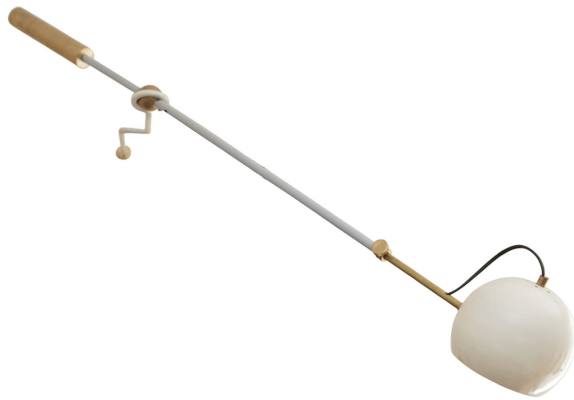

ARTEMEST

LIGHTING : SCONCES & WALL LAMPS

Tubo Luce

PALLINA APPLIQUE LAMP

\$1,450

DESCRIPTION

Handcrafted applique lamp by Tubo Luce to be wall-mounted. The counter-balance effect directs the light steadily to one direction creating a telescopic quality. Brackets, screws and inlays are included. Must be used with an E27 bulb.

DETAILS & DIMENSIONS

- Material: Steel, Brass, Aluminum
- Dimensions (in): W 7.8 x D 48.75 x H 7.8
- Dimensions (cm): W 20 x D 125 x H 20
- Handmade in Italy