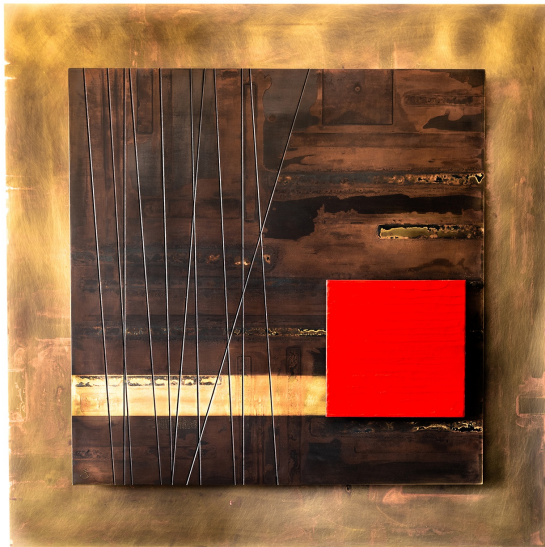

HOME DECOR : OTHER DÉCOR : SCULPTURES & STATUES

Officine Foletti

PASSIONE DECORATIVE PANEL BY DAVIDE FOLETTI

\$12,885

DESCRIPTION

Passion according to artist Davide Foletti is a vivid red square on a bronzed brass sheet, a burst of fire on metal, an instant flash of color. A spectacular complement to a sophisticated contemporary interior, this work of art is representative of the artist's impressively distinctive artisanal skills.

DETAILS & DIMENSIONS

- Material: Brass
- Dimensions (in): W 31.50 x D 1.77 x H 31.50
- Dimensions (cm): W 80 x D 4.5 x H 80
- Handmade In Italy