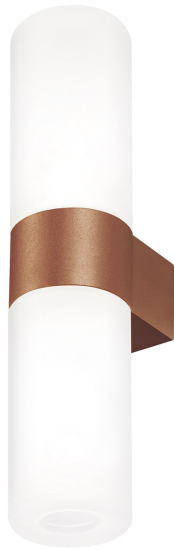

ARTEMEST

LIGHTING : SCONCES & WALL LAMPS

Kdln

PASTILLA WALL LAMP

\$485

DESCRIPTION

Wall lamp, structure in painted metal.
Diffuser in pressed acid-etched glass.
ETL Certification.

DETAILS & DIMENSIONS

- Material: Glass
- Dimensions (in): W 4.53 x D 4.53 x H 13.98
- Dimensions (cm): W 11.5 x D 11.5 x H 35.5
- Handmade In Italy