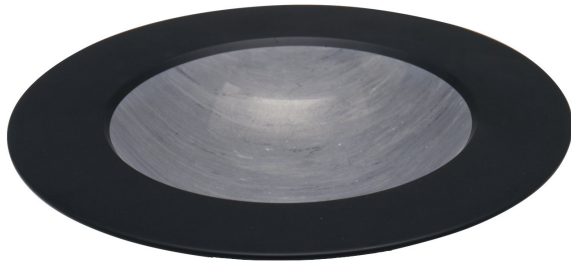

ARTEMEST

TABLETOP

Giulio Lazzotti

PEANUT MARBLE BOWL N°1

\$700

DESCRIPTION

In this bowl there is a playful contrast between the delicate, smooth slate border, and the hand-lathed Bardiglio marble bowl, polished to a shine. This piece has been part of MOMA's permanent collection in New York since 1982. Each piece is signed.

DETAILS & DIMENSIONS

- Material: Bardiglio Marble, Slate
- Dimensions (in): 3.5 x 15.7 x 15.7
- Dimensions (cm): 9 x 40 x 40
- Handmade In Italy