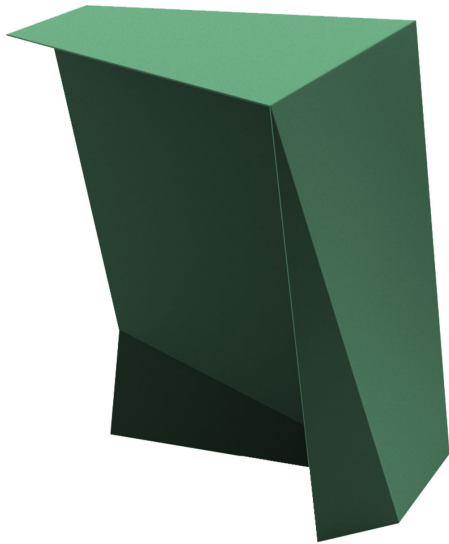

ARTEMEST

FURNITURE : TABLES : SIDE TABLES

o6D Atelier

PERSEUS GREEN SIDE TABLE

\$5,040

DESCRIPTION

This side table is a contemporary sculpture that will make a statement in any eclectic decor, both alone or matched to the Pegasus coffee table which boasts a complimentary silhouette. Part of the Thinness Collection Matte Edition, its dynamic and unconventional geometric silhouette is crafted of 3mm-thick steel plates finished in a "Rainforest" green color. This side table is conceived in three dimensions, each face and shape changing based on the observer's point of view. Available also in Materia Oscura black, Rosso Primitivo red, Deep Space blue, Polar Ice white, Blue-Green, and Aubergine.

DETAILS & DIMENSIONS

- Material: Steel
- Dimensions (in): W 16.93 x D 21.65 x H 21.65
- Dimensions (cm): W 43 x D 55 x H 55
- Handmade In Italy