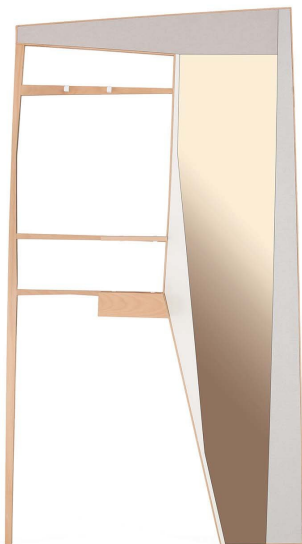

ARTEMEST

FURNITURE : OTHER FURNITURE : COAT STANDS

Jacobsroom

PHELIE BRONZE MIRROR AND ENTRYWAY WARDROBE

\$1,440

DESCRIPTION

This elegant and unique mirror and wardrobe set is an ideal addition to a contemporary entryway. It is made up of an asymmetrical mirror with a bronze finish and white and pastel-mouse surface shapes that frame it. Alongside it, a versatile structure with three hooks and three shelves are a strikingly decorative and highly functional element that works as vide-poche, coat hanger, and entryway console. This stunning piece will make a unique first impression in a modern home.

DETAILS & DIMENSIONS

- Material: Wood Mirrored glass
- Dimensions (in): W 45.28 x D 1.18 x H 80.71
- Dimensions (cm): W 115 x D 3 x H 205
- Handmade In Italy