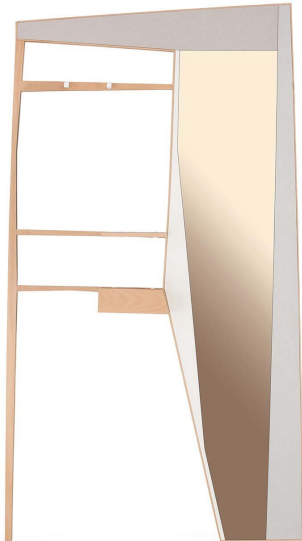

ARTEMEST

FURNITURE : OTHER FURNITURE : COAT STANDS

Jacobsroom

PHELIE BRONZE MIRROR AND ENTRYWAY WARDROBE

\$2,790

DESCRIPTION

This elegant and unique mirror and wardrobe set is an ideal addition to a contemporary entryway. It is made up of an asymmetrical mirror with a bronze finish and white and pastel-mouse surface shapes that frame it. Alongside it, a versatile structure with three hooks and three shelves are a strikingly decorative and highly functional element that works as vide-poche, coat hanger, and entryway console. This stunning piece will make a unique first impression in a modern home.

DETAILS & DIMENSIONS

- Material: Wood Mirrored glass
- Dimensions (in): W 45.28 x D 1.18 x H 80.71
- Dimensions (cm): W 115 x D 3 x H 205
- Handmade In Italy