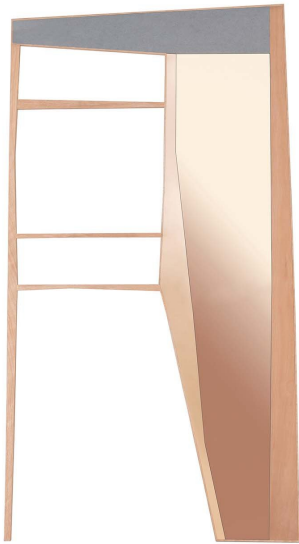

# ARTEMEST

FURNITURE : OTHER FURNITURE : COAT STANDS

*Jacobsroom*

## PHELIE PINK MIRROR AND ENTRYWAY WARDROBE

\$1,440

### DESCRIPTION

Sophisticated and modern, this multi-functional piece comprises a rectangular frame in dark grey and pear wood that encloses two distinctive elements: an entryway wardrobe with two hooks as coat hangers and three shelves as vide-poche, and an asymmetrical pink-finished mirror, whose delicate hue strikingly complements the other pastel colors of the piece. A versatile object of functional decor that will be ideal at the entrance of a contemporary home, this elegant piece will have a bold visual impact into any room in the house.

### DETAILS & DIMENSIONS

- Material: Wood Mirrored glass
- Dimensions (in): W 45.28 x D 1.18 x H 80.71
- Dimensions (cm): W 115 x D 3 x H 205
- Handmade In Italy