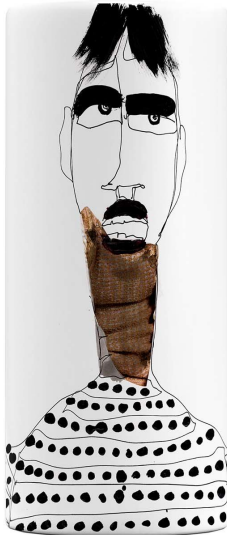

ARTEMEST

HOME DECOR : ALL VASES : VASES

Kiasmo

PICKWICK I VASE

\$360

DESCRIPTION

The Pickwick Collection is a whimsical line of ceramic vases designed and created by Vincenzo D'Alba and Antonio Marras. This linear profile is dominated by a hand-drawn, expressive male figure inspired by one of the characters of the namesake classic by Charles Dickens. The figure is rendered in black and white with watercolor-like splashes of brown, making this piece suitable against a varied interior color-palette.

DETAILS & DIMENSIONS

- Material: Ceramics
- Dimensions (in): W 5.51 x D 5.51 x H 14.96
- Dimensions (cm): W 14 x D 14 x H 38
- Handmade In Italy