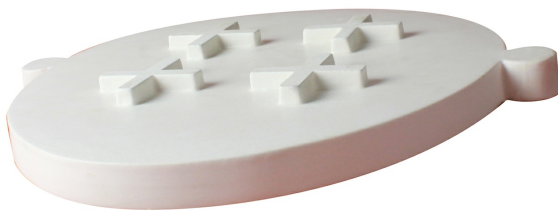

ARTEMEST

TABLETOP : MORE TABLETOP : CENTERPIECES

StudioNotte

PLATE - ULTRABOLD CERAMIC COLLECTION

\$130

DESCRIPTION

Large flat serving dish with handles, in matt white ceramic, adorned on the base by four crosses. This dish is part of the UltraBold collection. Each element of the UltraBold collection is adorned with small risers which allow protecting the table from the possible heat of the plate. The peculiarity of these dishes is the soft and organic shapes in contrast with the graphic signs that take inspiration from the world of typography.

DETAILS & DIMENSIONS

- Material: Ceramics
- Dimensions (in): W 11.02 x D 11.02 x H 1.34
- Dimensions (cm): W 28 x D 28 x H 3.4
- Handmade In Italy