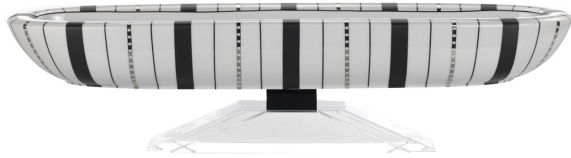

ARTEMEST

HOME DECOR : MORE TABLETOP : CENTERPIECES

Mangani 1958

PLATINUM CENTERPIECE

\$1,980

DESCRIPTION

This striking piece is entirely made in fine porcelain with a base in acrylic glass. The decoration on the exterior of the piece is made of vertical bands in black and finer lines painted using platinum (98% pure).

DETAILS & DIMENSIONS

- Material: Porcelain, Platinum
- Dimensions (in): W 28.35 x D 6.69 x H 7.09
- Dimensions (cm): W 72 x D 17 x H 18
- Handmade In Italy