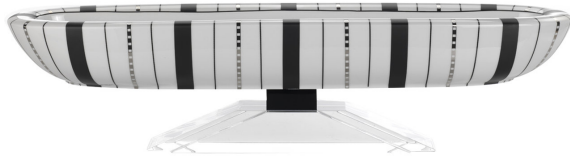

# ARTEMEST

HOME DECOR

*Mangani 1958*

PLATINUM CENTERPIECE

\$1,980

## DESCRIPTION

This striking piece is entirely made in fine porcelain with a base in acrylic glass. The decoration on the exterior of the piece is made of vertical bands in black and finer lines painted using platinum (98% pure).

## DETAILS & DIMENSIONS

- Material: Porcelain, Platinum
- Dimensions (in): W 28.35 x D 6.69 x H 7.09
- Dimensions (cm): W 72 x D 17 x H 18
- Handmade In Italy