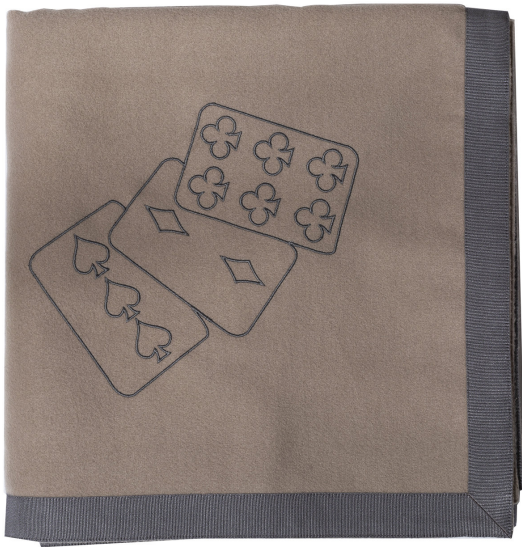

ARTEMEST

HOME DECOR : TEXTILES : BEDDING

La Gallina Matta

PLAYING CARD CLOTH MASTIC BEIGE

\$360

DESCRIPTION

This stylish and contemporary playing card tablecloth features a wide grosgrain trim and three embroidered playing cards in the corner that will make a card game with friends all the more enjoyable. An exceptionally elegant addition to your modern dining room or gamesroom, this splendid accessory comes in a mastic beige color.

DETAILS & DIMENSIONS

- Material: Wool Cloth
- Dimensions (in): W 55.12 x D 0.79 x H 55.12
- Dimensions (cm): W 140 x D 2 x H 140
- Handmade In Italy