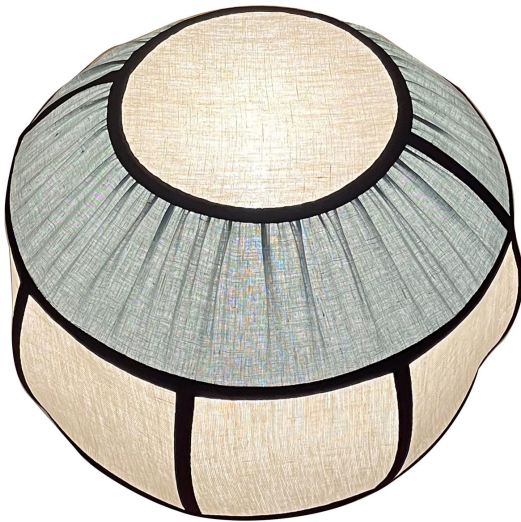

ARTEMEST

LIGHTING : FLOOR LAMPS

Paraná Studio

PLISSÉ TOTEM LANTERN

\$645

DESCRIPTION

A floor lamp designed to be mounted on top of the Totem Lantern Big, or assembled with two identical ones to create a Totem. Entirely made by hand, in Rome, by four different maestros, it is a work of patience and shows great attention to detail. All the materials used are made in Italy: beautiful natural-dyed linen, natural hemp and cotton grosgrain.

DETAILS & DIMENSIONS

- Material: Textiles
- Dimensions (in): W 19.69 x D 9.84 x H 15.75
- Dimensions (cm): W 50 x D 25 x H 40
- Handmade In Italy