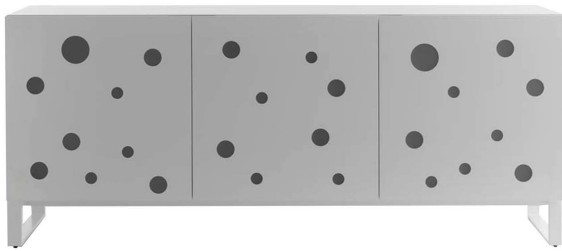

# ARTEMEST

FURNITURE : STORAGE : SIDEBOARDS

*Horm*

## POLKA WHITE DOTS SIDEBOARD BY TOYO ITO

\$5,285

### DESCRIPTION

Mesmerizing and unique, this sideboard by Toyo Ito is inspired by the minimalist graphics evoked in the Za-Koenji theatre in Tokyo (2005-2008). The structure and doors are made of MDF, while the internal shelves are covered with 5 mm-thick transparent tempered glass with a beveled edge, and are enriched with LED lights (input 100- 240V - Europlug CEE 7/16) that create a captivating interplay of shades and lights radiating from the methacrylate disks characterizing the front. The piece is supported by four angled feet made of ABS, a very strong and durable thermoplastic (H 2 cm).

### DETAILS & DIMENSIONS

- Material: MDF Glass ABS Methacrylate
- Dimensions (in): W 75.59 x D 19.29 x H 32.28
- Dimensions (cm): W 192 x D 49 x H 82
- Handmade In Italy