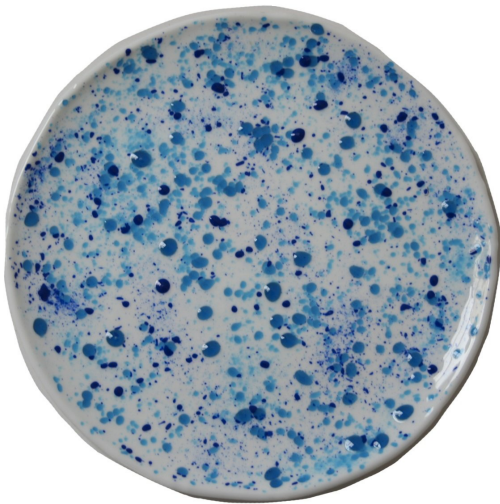

# ARTEMEST

TABLETOP : TABLEWARE : PLATES

*Vetrofuso*

## POLLOCK IN BLUE SET OF SIX DESSERT PLATES

\$240

### DESCRIPTION

These six dinner plates are part of a set in the Pollock collection that celebrates the artist and his canvases full of colors with a series of dishes that cover their ivory white Murano glass surface with irregular spots and splashes of colors to bring a fresh look to the table. In this case pale blue and cobalt blue are used liberally to create a set in which no plate can be identical to the other.

### DETAILS & DIMENSIONS

- Material: Murano glass
- Dimensions (in): W 7.09 x D 7.09 x H 0.39
- Dimensions (cm): W 18 x D 18 x H 1
- Handmade In Italy