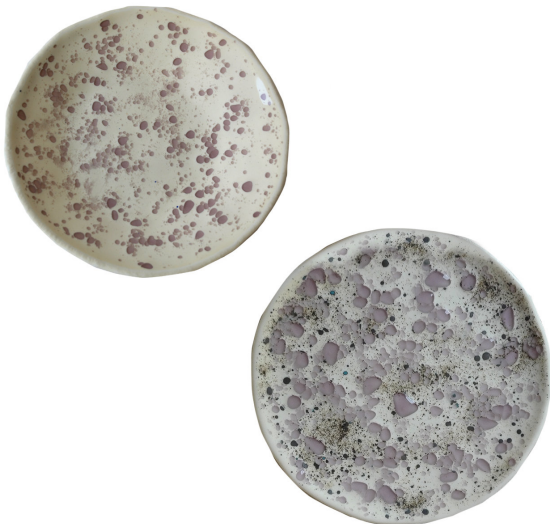

ARTEMEST

TABLETOP : TABLEWARE : DINING SETS

Vetrofuso

POLLOCK SET FOR 1 WITH LARGE DINNER PLATE AND SOUP PLATE

\$150

DESCRIPTION

This set for one person comprises a large dinner plate and a soup plate part of the Pollock series that honors color and the unique technique of the artist whose name it bears in the irregular decorative pattern produced by splashes of amethyst pink color gracing the ivory white background. Delicate and modern at the same time, these dishes will add a touch of color and celebrate artisanal craftsmanship, complementing any table.

DETAILS & DIMENSIONS

- Material: Murano glass
- Dimensions (in): W 11.02 x D 11.02 x H 0.39
- Dimensions (cm): W 28 x D 28 x H 1
- Handmade In Italy