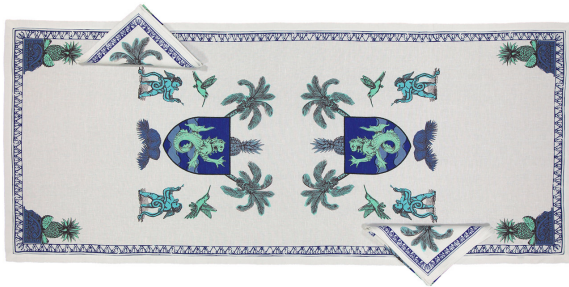

ARTEMEST

TABLETOP : TABLEWARE : TABLECLOTHS

Sans Tabù

POP WHITE/SKY RUNNER WITH 2 NAPKINS

\$250

DESCRIPTION

Playful and sophisticated, the decoration printed on this set will enrich the look of a modern or eclectic dining room or breakfast nook, making each occasion special. Entirely made of Italian linen, the set comprises one runner (60 x 145 cm) and two napkins (45 x 45 cm each). The white background is adorned with a whimsical interpretation of a coat of arms that combines classic-inspired elements and exotic inspirations. The effect is lively and fresh, enlivening any meal with splashes of blue and green.

DETAILS & DIMENSIONS

- Material: Textiles
- Dimensions (in): W 10.63 x D 7.87 x H 0.79
- Dimensions (cm): W 27 x D 20 x H 2
- Handmade In Italy