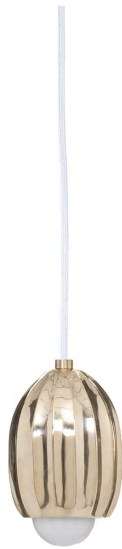

ARTEMEST

LIGHTING : PENDANTS

Fred&Fuul

POPPY PENDANT

\$670

DESCRIPTION

An alluring juxtaposition of metallic finishes with natural forms, this poppy bud pendant light is a stunning addition to a modern-style decor. Fashioned of brass with the precision casting technique, the piece is incredibly detailed, the expressive curves and notches enhancing its textural depth and visual harmony. This pendant can be arranged in multiples for an eye-catching effect.

DETAILS & DIMENSIONS

- Material: Brass
- Dimensions (in): W 3.94 x D 3.94 x H 5.91
- Dimensions (cm): W 10 x D 10 x H 15
- Handmade In Italy