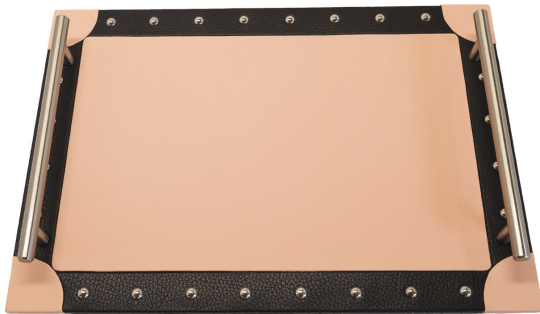

# ARTEMEST

TABLETOP : MORE TABLETOP : TRAYS

*Cassigoli*

## PORTMANTEAU LEATHER TRAY

\$305

### DESCRIPTION

This two-toned, rectangular tray, handmade using soft, full-grain leather, is available in a variety of different colours. Elegant chrome-coloured studs line the outer perimeter of the tray and two chrome-coloured handles running the full length of two opposite sides of the tray give it a useful finish. Practicality and elegance come together in this piece.

### DETAILS & DIMENSIONS

- Material: Metal leather
- Dimensions (in): W 15.35 x D 10.63 x H 1.97
- Dimensions (cm): W 39 x D 27 x H 5
- Handmade In Italy