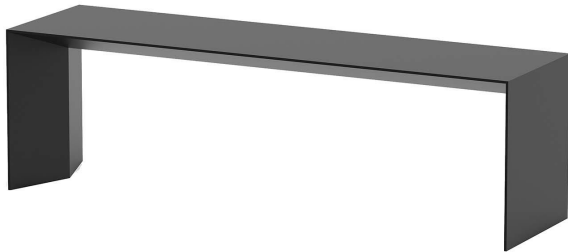

ARTEMEST

FURNITURE : SEATING : BENCHES

Albedo

PRAIA BENCH

\$1,690

DESCRIPTION

Praia Bench is a great addition to both refined and contemporary areas. It features shaped sides on the inside, with a 45° joint between the seat and the sides. An expertly crafted and handmade bench, its structure is in MDF with finish in black or white lacquered brushed larch. The interior is in a matt lacquered color. Available in different sizes.

DETAILS & DIMENSIONS

- Material: Wood
- Dimensions (in): W 59.06 x D 15.75 x H 17.72
- Dimensions (cm): W 150 x D 40 x H 45
- Handmade In Italy