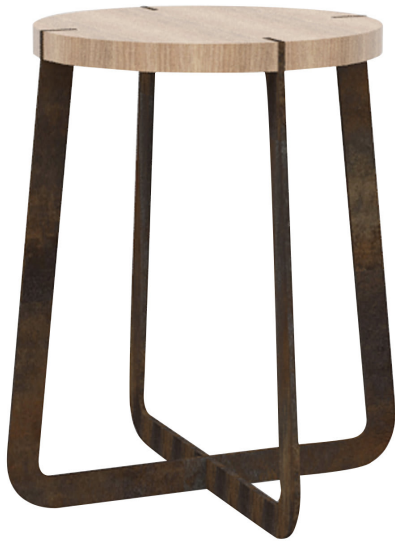

ARTEMEST

FURNITURE : SEATING : STOOLS

Officine Tamborrino

PRIMITIVO STOOL

\$300

DESCRIPTION

The name of this elegantly crafted stool recalls the territory from where it originates, Puglia, one of the most fascinating places in the Mediterranean. The painted steel structure is comprised of two crossing elements, supporting a round seat in natural oak wood. The steel connects to the wood through four grooves, each one equally distant from the next around the perimeter of the seat's edges. The industrial finish of the metal stands out against the wood which is in its natural state with its veins and imperfections still visible. This minimalist stool makes a striking statement in any room of the home.

DETAILS & DIMENSIONS

- Material: Steel, Oak wood
- Dimensions (in): W 13.78 x D 13.78 x H 17.72
- Dimensions (cm): W 35 x D 35 x H 45
- Handmade In Italy