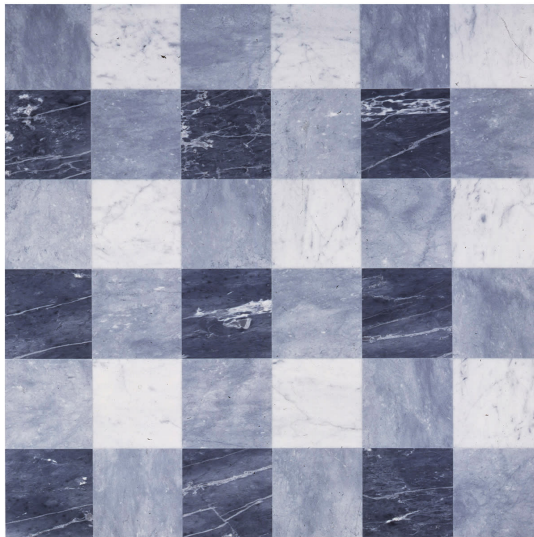

ARTEMEST

HOME DÉCOR : WALL & FLOOR DÉCOR : TILES

UpGroup

PRINCIPE DI GALLES TILE BY AMALIA DEL PONTE

\$1,115

DESCRIPTION

A clean and traditional design characterizes this exquisite floor tile by architect Amalia del Ponte. Timeless and versatile, it features a checked motif combining different shades of gray and white. Handcrafted of Bardiglio Imperiale and Bardiglio Perla marble, merged with white marble. Price per square meter (the image is not to scale), please inquire with the Concierge for further details. Single tile: 40x40cm.

DETAILS & DIMENSIONS

- Material: Marble
- Dimensions (in): W 39.37 x D 39.37 x H 0.79
- Dimensions (cm): W 100 x D 100 x H 2
- Handmade In Italy