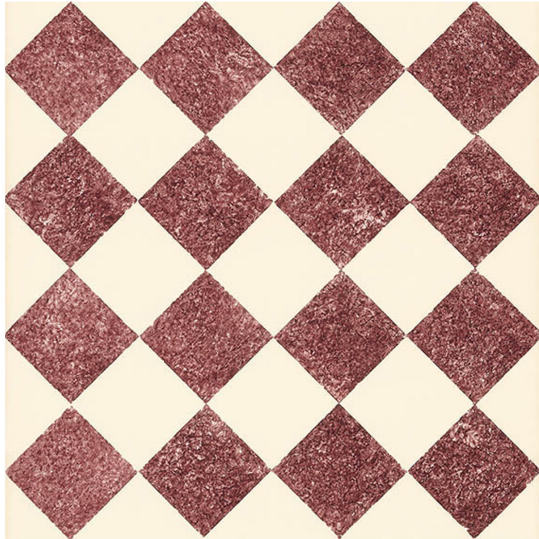

ARTEMEST

HOME DECOR : WALL & FLOOR DÉCOR : TILES

Ceramica Bardelli

QUEEN 30 RED TILES

\$320

DESCRIPTION

The 30 tiles making up this elegant set are 20x20 cm pieces that can be used to cover walls or floors, also in bathrooms and kitchen. Each tile is made in stoneware with white background and an opaque enamel finish. The classic decoration is hand painted by skilled artisans and the deep red diamonds add a warm accent to any decor, particularly a modern one.

DETAILS & DIMENSIONS

- Material: Ceramics
- Dimensions (in): W 7.87 x D 0.28 x H 7.87
- Dimensions (cm): W 20 x D 0.7 x H 20
- Handmade In Italy