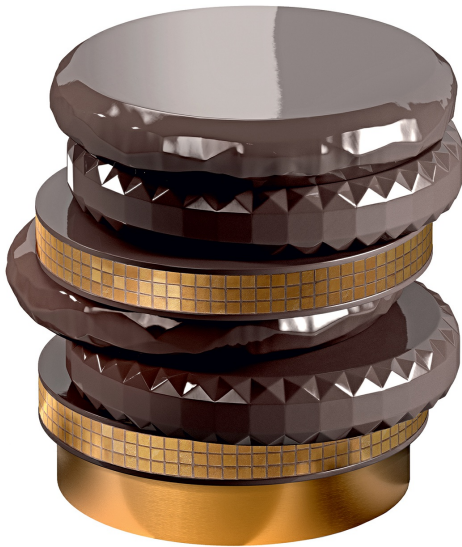

# ARTEMEST

FURNITURE : TABLES : SIDE TABLES

*Sicis*

## QUEEN B GOLD SIDE TABLE

\$18,200

### DESCRIPTION

Original discs with different shapes and materials, stacked one above the other to create this unusual and modern coffee table. The mosaic insert, signed by SICIS, makes it even more unique.

### DETAILS & DIMENSIONS

- Material: Resin
- Dimensions (in): W 21.26 x D 19.69 x H 23.23
- Dimensions (cm): W 54 x D 50 x H 59
- Handmade In Italy