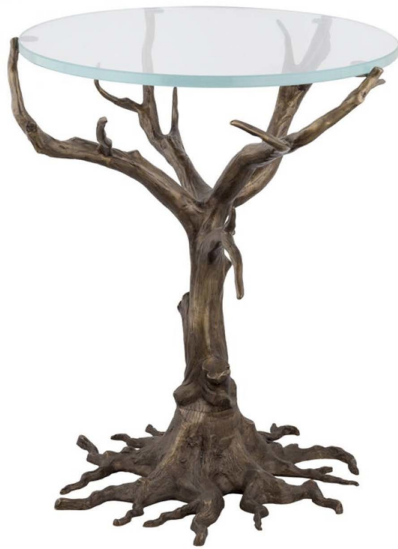

ARTEMEST

FURNITURE : TABLES : SIDE TABLES

Bronzetto

QUERCIA SIDE TABLE WITH GLASS TOP

\$4,830

DESCRIPTION

This sculptural table features a brass tree base with branches that support a round glass top. The dark-burnished finish of the brass and the irregular hand-engraved surface create a captivating combination. Placed near the sofa in a living room, as nightstand in a bedroom, or in an entryway, the nature-inspired silhouette of this table will create a stylish display surface adding a glamorous focal point in any decor.

DETAILS & DIMENSIONS

- Material: Brass, Glass
- Dimensions (in): W 19.69 x D 19.69 x H 23.62
- Dimensions (cm): W 50 x D 50 x H 60
- Handmade In Italy