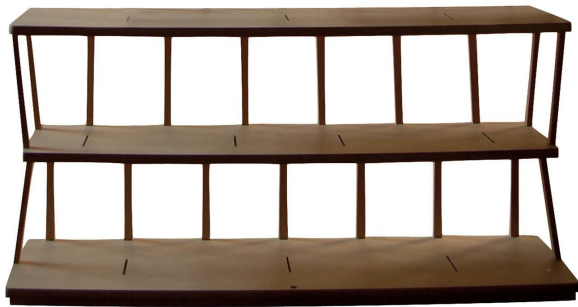

ARTEMEST

FURNITURE : STORAGE : BOOKCASES

Volpi

RAVEN LONG BOOKCASE

\$3,560

DESCRIPTION

This rectangular bookcase features a silhouette that makes it suitable also as console or as bookcase in a kid's room. Its exquisite structure is made up of vertical elements in ash with a natural finish that create an enveloping support for the two crystal rectangular shelves. Either alone, or combined with other pieces from the same Raven collection, this object of functional decor will make a statement in any environment.

DETAILS & DIMENSIONS

- Material: Ash wood, Crystal
- Dimensions (in): W 63.39 x D 18.50 x H 30.31
- Dimensions (cm): W 161 x D 47 x H 77
- Handmade In Italy