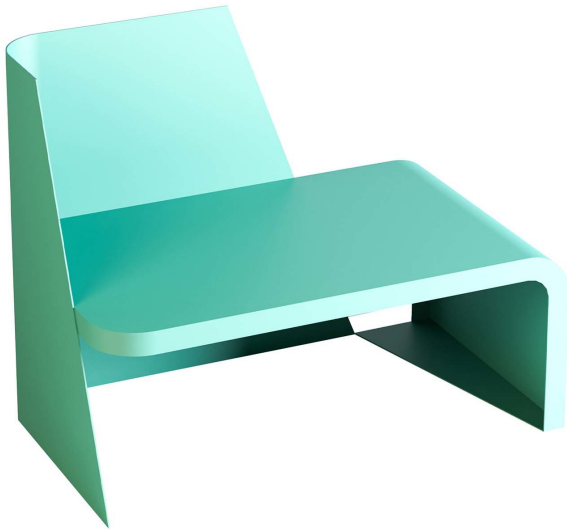

# ARTEMEST

FURNITURE : OUTDOOR FURNITURE : OUTDOOR CHAISES & DAYBEDS

*TrackDesign*

## REA STEEL CHAISE LONGUE

\$1,320

### DESCRIPTION

The Rea Steel Chaise Longue is characterized by a stylish and minimal design. Its original form makes it a unique bench within the range of indoor or outdoor furniture. The curved lines of the backrest and the geometric intersections with the seat, give this bench an unusual and appealing look. Padding is available if required.

### DETAILS & DIMENSIONS

- Material: Steel
- Dimensions (in): W 20.87 x D 19.29 x H 27.76
- Dimensions (cm): W 53 x D 49 x H 70.5
- Handmade In Italy