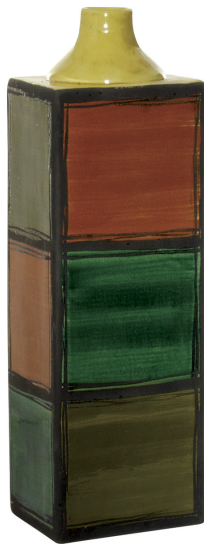

HOME DECOR

Bitossi Ceramiche

RECTANGULAR VASE BY ALDO LONDI

\$680

DESCRIPTION

This rectangular vase in white clay features a geometric decoration consisting of colorful squares, each bordered with a simple black line. The top is a conic mouth in vivid yellow. This striking piece was designed in 1966 as part of a limited edition of 149 pieces by Aldo Londi, once the artistic director of Bitossi.

DETAILS & DIMENSIONS

- Material: Ceramics
- Dimensions (in): W 5.51 x L 4.33 x H 17.72
- Dimensions (cm): W 14 x L 11 x H 45
- Handmade In Italy