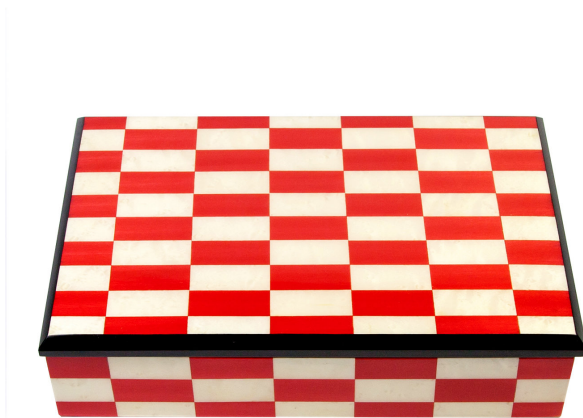

LIFESTYLE

Biagio Barile

RED AND WHITE INLAID WOODEN BOX

\$215

DESCRIPTION

This striking box is entirely hand-made according to the traditional techniques of Sorrento inlay work. Its decoration that adorns the entire exterior of the piece, including the lid, feature a striking pattern of chess-like squares in white and vivid red. This versatile piece is accompanied with a certificate of quality and origin.

DETAILS & DIMENSIONS

- Material: Wood
- Dimensions (in): 9.84 x 5.91 x 1.57
- Dimensions (cm): 25 x 15 x 4
- Handmade In Italy