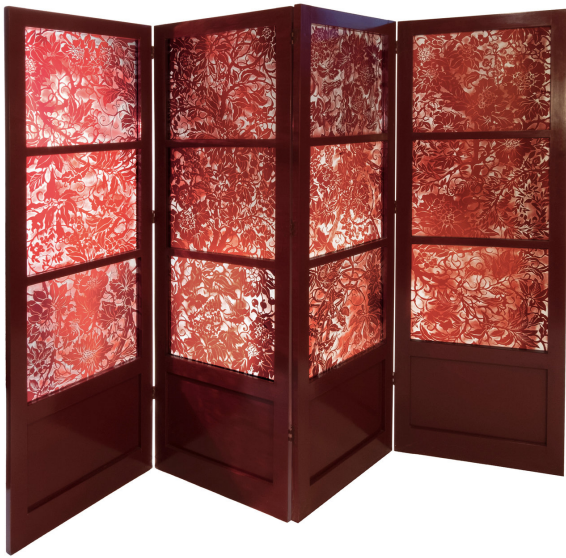

ARTEMEST

FURNITURE : OTHER FURNITURE : ROOM DIVIDERS

Turelli Studio

RED GLASS SCREEN

\$20,400

DESCRIPTION

Inspired by Art Deco elegance, this screen is a bold accent that will exude vintage charm into a bedroom, living room, or bathroom. Distinguished for its unique combination of materials and finishes, the screen is composed of a wooden frame finished with black Chinese lacquer, and mouth-blown glass panels in deep red. The lavish, bas-relief floral design is expertly rendered with hand-engraving techniques in the Acquaforte tradition, creating a visually striking textural and color contrast.

DETAILS & DIMENSIONS

- Material: Glass, Wood
- Dimensions (in): W 94.49 x D 1.18 x H 68.90
- Dimensions (cm): W 240 x D 3 x H 175
- Handmade In Italy