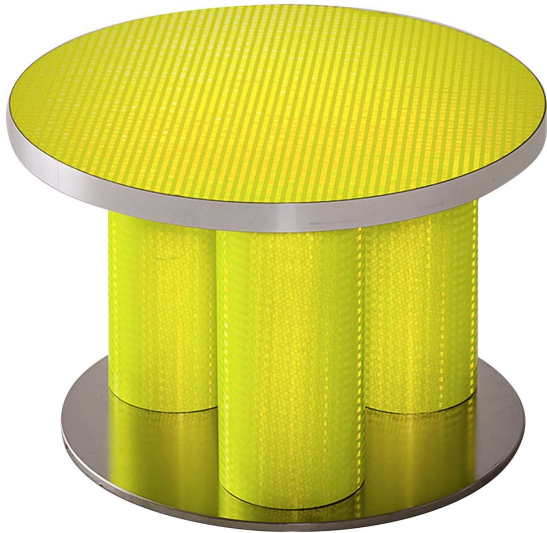

ARTEMEST

FURNITURE : TABLES : COFFEE TABLES

Sebastiano Bottos

REFLECTIVE COLLECTION - YELLOW ROUND COFFEE TABLE

\$2,640

DESCRIPTION

A mix of innovation and originality characterizes this round yellow metal table part of the "Reflective Collection" line, designed by Sebastiano Bottos. The result is something never seen before that will give residential or public areas a stunning touch. The material that covers the table is reflective, so it changes when struck by light.

DETAILS & DIMENSIONS

- Material: Metal
- Dimensions (in): W 17.72 x D 17.72 x H 12.60
- Dimensions (cm): W 45 x D 45 x H 32
- Handmade In Italy