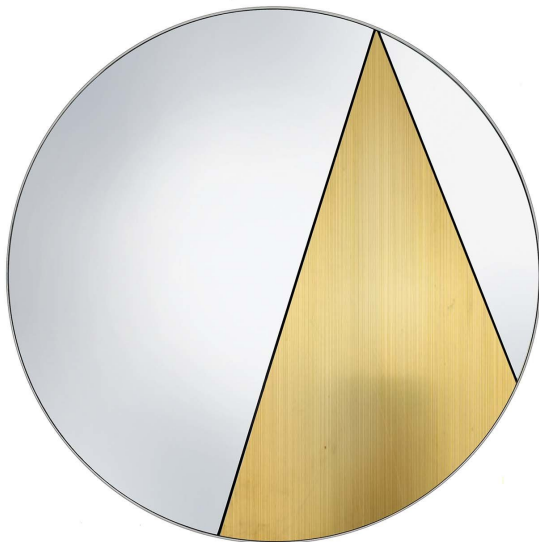

HOME DECOR : MIRRORS : WALL MIRRORS

Atlasproject

RES I MIRROR

\$985

DESCRIPTION

Mirrored surfaces and metals come together to reveal an abstract decoration enclosed in the round silhouette of this stunning, handmade mirror from the Res Collection. Functional yet intriguing, this piece will make a statement in a contemporary interior, adding a unique wall decoration to any room. The round shape is made up of three elements: two in mirrored glass and one in brushed brass, joined by a steel setting and resting on a wooden base.

DETAILS & DIMENSIONS

- Material: Mirrored glass Steel Wood Brass
- Dimensions (in): W 31.50 x D 0.98 x H 31.50
- Dimensions (cm): W 80 x D 2.5 x H 80
- Handmade In Italy