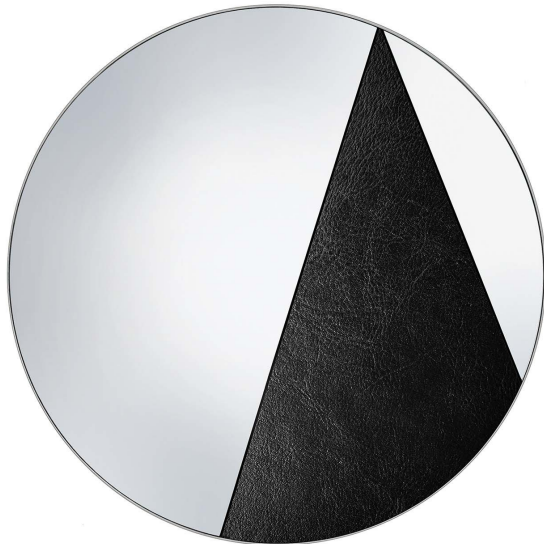

ARTEMEST

HOME DECOR : MIRRORS : WALL MIRRORS

Atlasproject

RES IV MIRROR

\$985

DESCRIPTION

Distinctive for its rigorous yet dynamic design and unique use of materials, this mirror will make a statement in a contemporary, minimalist decor. Its elegant allure comes from exquisite hand-craftsmanship and the playful combination of mirrored glass and black leather. This striking color and textural contrast enliven the round surface of this piece, where the elements rest on a wooden base and are joint in a steel setting.

DETAILS & DIMENSIONS

- Material: Mirrored glass Steel Wood Brass Leather
- Dimensions (in): W 31.50 x D 0.98 x H 31.50
- Dimensions (cm): W 80 x D 2.5 x H 80
- Handmade In Italy