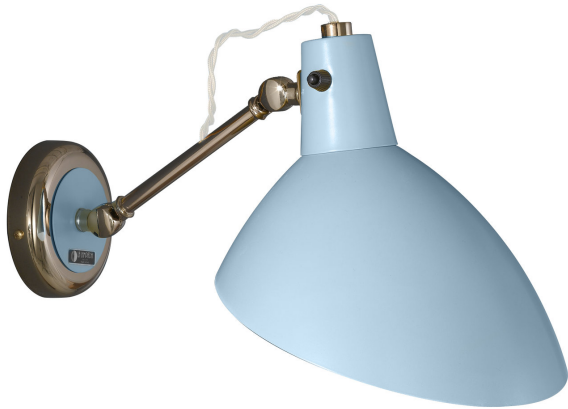

ARTEMEST

LIGHTING : SCONCES & WALL LAMPS

La Lampada

RETRO TIFFANY SCONCE

\$350

DESCRIPTION

This exquisite sconce is part of the Retro collection, a series of light fixtures that can be combined to create a cohesive look that will suit a modern home, imbuing a mid-century flair to any room. Made of iron and aluminum, this lamp features an adjustable element connecting the round base with the shade and boasts a charming combination of brass and pale-blue finishes. Either in a study, kids' room, or bedroom, this piece will add a touch of color and charm to a room (E27 bulb not included).

DETAILS & DIMENSIONS

- Material: Iron, Aluminum
- Dimensions (in): W 9.45 x D 16.93 x H 10.63
- Dimensions (cm): W 24 x D 43 x H 27
- Handmade In Italy