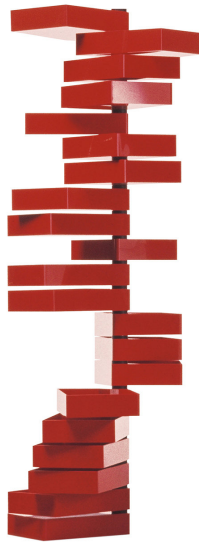

## REVOLVING CABINET BY SHIRO KURAMATA

\$3,450

### DESCRIPTION

A masterpiece of contemporary design, this sculptural cabinet was originally designed in 1970 by Shiro Kuramata. Fashioned of glossy red methacrylate, it features 20 drawers that rotate around a vertical metal stand finished in a matte-black epoxy powder and resting on adjustable black plastic feet. Light and innovative, it will be a superlative addition to a personal collection.

### DETAILS & DIMENSIONS

- Material: Metal
- Dimensions (in): W 9.84 x D 14.17 x H 72.83
- Dimensions (cm): W 25 x D 36 x H 185
- Handmade In Italy