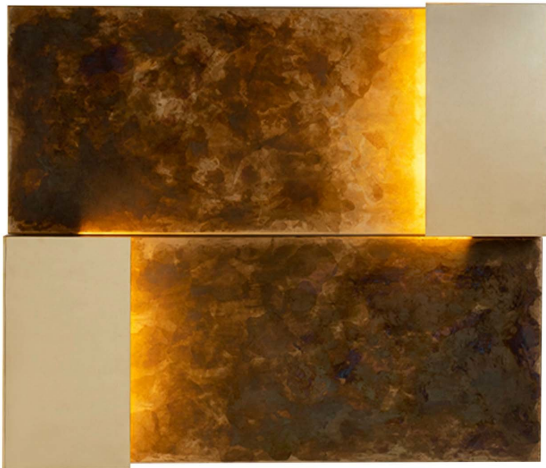

## RIFLESSO SET OF 2 WALL LAMPS BY DIMORESTUDIO

\$13,470

### DESCRIPTION

Part of a singular and refined series of wall lamps designed by DimoreStudio, this set of two pieces will create a warm and cozy ambiance in any room or hallway of a modern interior. Fashioned of oxidized and polished brass boasting fire-like shades, each piece is completed with an opaline perspex shade.