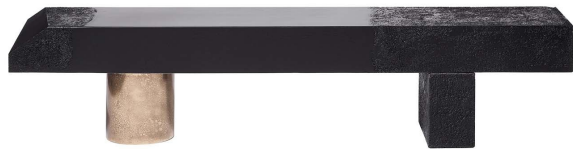

ARTEMEST

FURNITURE : SEATING : BENCHES

Draga & Aurel

RIVE SMALL BENCH

\$5,220

DESCRIPTION

Part of the Transparency Matters Collection, this striking bench is crafted of concrete, a combination of cement, stone, sand, and water, enriched with textural details obtained with a technique of sea salt corrosion. Boasting a sturdy silhouette marked by different geometric shapes, the left leg is a brass cylinder marked by a handmade golden finish. This piece is available in other sizes and is suitable for both indoor and outdoor use.

DETAILS & DIMENSIONS

- Material: Concrete Brass
- Dimensions (in): W 72.83 x D 15.75 x H 17.72
- Dimensions (cm): W 185 x D 40 x H 45
- Handmade In Italy