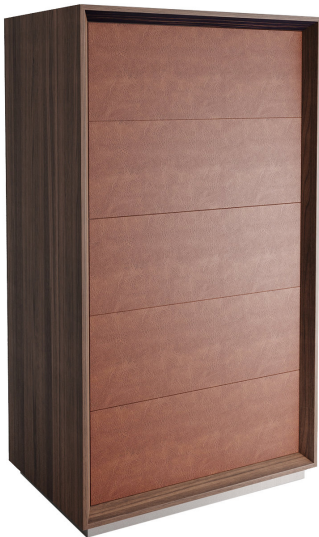

ARTEMEST

FURNITURE : STORAGE : DRESSERS

Piermaria

RIVIERA LEATHER CHEST OF DRAWERS

\$9,120

DESCRIPTION

A jewel of luxury craftsmanship, this elegant chest of drawers stands out for its unmistakable tailored aesthetic. The Canaletto walnut-veneered MDF structure rests on a plinth base and hosts five spacious drawers whose front is minutely hand-upholstered with top-rate leather. A precious detail is the featured soft-close system allowing the drawers to gently roll on the silent guides.

DETAILS & DIMENSIONS

- Material: MDF Walnut wood Leather
- Dimensions (in): W 23.23 x D 15.75 x H 41.34
- Dimensions (cm): W 59 x D 40 x H 105
- Handmade In Italy