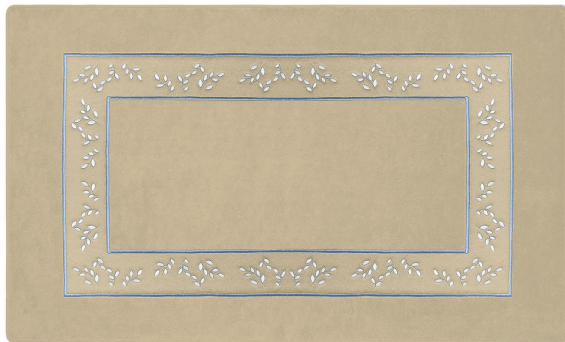

# ARTEMEST

HOME DÉCOR : TEXTILES : BATH LINEN

*Verderoccia*

ROMA BEIGE & WHITE LIGHT BLUE BATH MAT

\$515

## DESCRIPTION

A design which never fades nor goes out of style. For those who dream their nights away basking in beauty. "We see perfection and beauty everywhere ... we are just connoisseurs with poetry in our hearts". D. P. Each item is custom-made by Verderoccia artisans. Made in Italy, 100% Egyptian cotton terry. Customizable upon request.

## DETAILS & DIMENSIONS

- Material: Textiles
- Dimensions (in): W 39.37 x D 23.62 x H 0.39
- Dimensions (cm): W 100 x D 60 x H 1
- Handmade In Italy