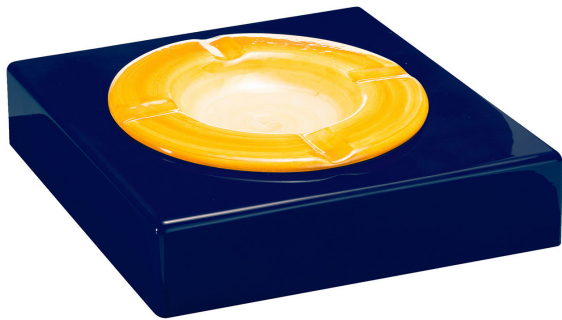

# ARTEMEST

LIFESTYLE : LEISURE : SMOKING GOODS

*Morici*

ROMA BLUE ASHTRAY

\$235

## DESCRIPTION

A superb combination of wood and ceramic, this ashtray will make a splendid addition to any modern decor, thanks to the bold combination of dark blue and yellow hues. Handcrafted of ceramic, it is enclosed in a square wooden frame, lending it a balanced quality. Combining brushed and polished finishes, it will make a statement of its own.

## DETAILS & DIMENSIONS

- Material: Ceramics Wood
- Dimensions (in): W 9.45 x D 9.45 x H 1.97
- Dimensions (cm): W 24 x D 24 x H 5
- Handmade In Italy