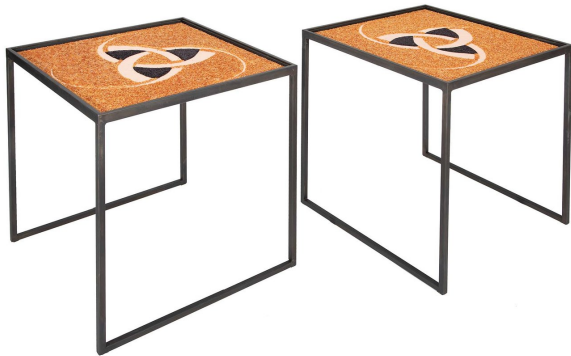

ARTEMEST

FURNITURE : TABLES : SIDE TABLES

KalaRara

ROSALEEN SIDE TABLES

\$6,720

DESCRIPTION

This pair of side table have a celtic theme. The iron bases are forged and and polished by hand with a black patina. The table tops are realised in Murano crystals with copper insets cut and hammered by hand. The pair are one of a kind, designed and made exclusively for KalaRara

DETAILS & DIMENSIONS

- Material: Metal Crystal
- Dimensions (in): W 19.69 x D 19.69 x H 23.62
- Dimensions (cm): W 50 x D 50 x H 60
- Handmade In Italy