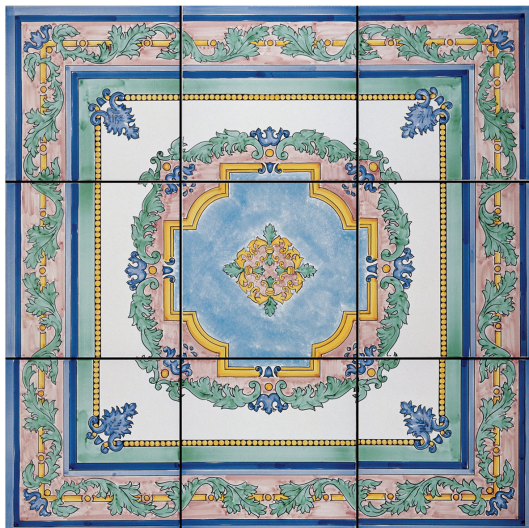

ARTEMEST

HOME DECOR : WALL & FLOOR DÉCOR : TILES

Francesco De Maio

ROSONE ARDALEA SET OF 9 CERAMIC TILES

\$1,670

DESCRIPTION

Entirely handcrafted in ceramic, this composition measures 90x90 cm and is made of 9 square tiles, forming a design with a central blue and gold circular motif inside a blue square inner frame, with blue ornaments in the corners. The decoration is completed by an outer border with leaf motifs along the edges that recall the ornaments around the central element. Using the traditional colors of the Maioliche Vietresi, these stunning tiles are glazed in the precious white Bianco Vietri enamel that is both elegant and durable.

DETAILS & DIMENSIONS

- Material: Ceramics
- Dimensions (in): W 35.43 x D 0.47 x H 35.43
- Dimensions (cm): W 90 x D 1.2 x H 90
- Handmade In Italy