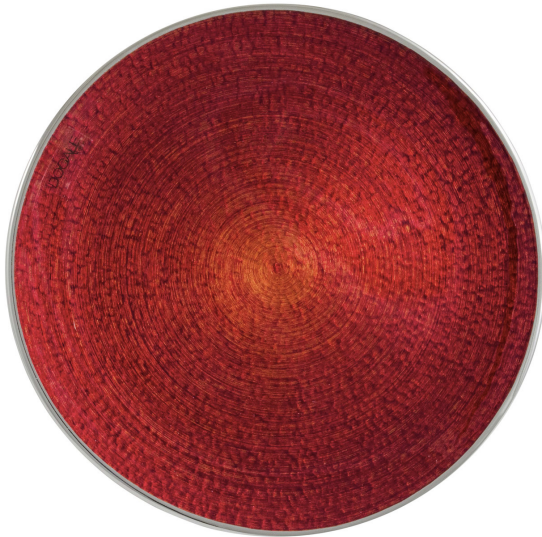

ARTEMEST

TABLETOP : TABLEWARE : DINNER PLATES

Dogale

ROSSO CARDINALE PLATE

\$190

DESCRIPTION

Part of the Rosso Cardinale collection, this refined plate is crafted out of a single piece of mouth-blown, Venetian glass and brushed with red-dyed silver. A striking, sleek silhouette, the brushed silver exterior and the vivid red interior of the plate produce a stunning visual contrast. This unconventional union of glass and metal results in a distinctive design and unique textural quality. Ideal in a set with pieces from the same collection, this plate elevates dinnerware to art.

DETAILS & DIMENSIONS

- Material: Glass, Silver
- Dimensions (in): W 14.57 x D 14.57 x H 0.79
- Dimensions (cm): W 37 x D 37 x H 2
- Handmade In Italy