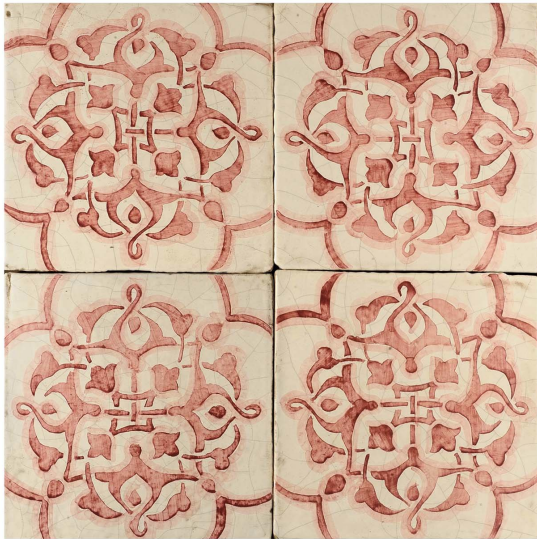

ARTEMEST

HOME DECOR : WALL & FLOOR DÉCOR : TILES

Studio Le Nid

ROSSO FICUS INDICA SET OF 4 TILES #7

\$130

DESCRIPTION

Skillfully brought to life by hand, this majolica tile will be a bright accent in a modern or minimalist wall, countertop, or flooring. Entirely handcrafted by expert Sicilian artisans, this tile boasts four circular design elements revealed by weaving together scroll and frond motifs handpainted in a bright red overtop an ivory background. The bold motifs are framed by an undulating outline, enhancing the dynamic geometries of the tiles. Tiles must be applied with minimal grouting to ensure a seamless design.

DETAILS & DIMENSIONS

- Material: Ceramics
- Dimensions (in): W 7.87 x D 7.87 x H 0.71
- Dimensions (cm): W 20 x D 20 x H 1.8
- Handmade In Italy