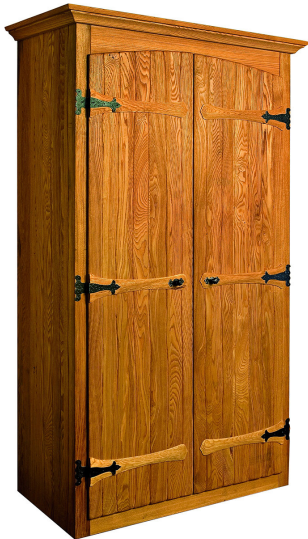

ARTEMEST

FURNITURE : STORAGE : CABINETS

Arnaboldi Interiors

ROTA 2-DOOR CLOSET

\$5,860

DESCRIPTION

Showcasing a traditional structure crafted from first-rate solid chestnut, this closet will be a spot-on solution to complement refined chalets or mountain cottages. Black keys and metal joints adorn the front also playing a soft decorative role, the fence-like design of the two doors increasing that sense of reassurance delivered at first sight through the wood's warm shade and sincere grain. Inside, two shelves and one hanging rod complete the design.

DETAILS & DIMENSIONS

- Material: Wood
- Dimensions (in): W 47.24 x D 23.62 x H 86.61
- Dimensions (cm): W 120 x D 60 x H 220
- Handmade In Italy