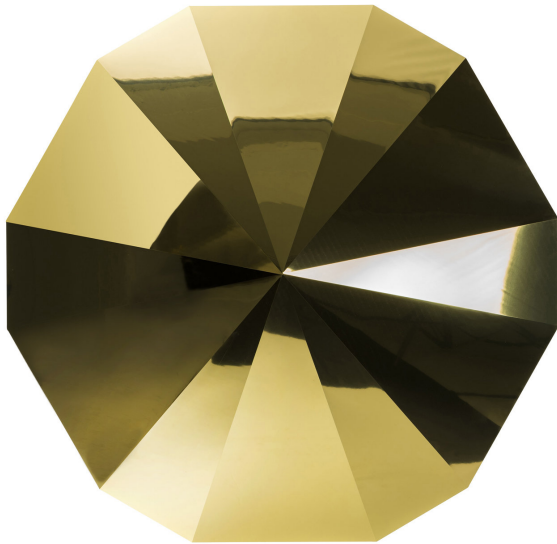

LIGHTING : SCONCES & WALL LAMPS

Gio Minelli

SACRED GEOMETRY DRUM LAMP

\$8,640

DESCRIPTION

The brilliantly polished surface of this drum-shaped lamp is mesmerizing to behold. The perfectly symmetrical geometric shape that the brass sheets comprising the lamp make is just as enthralling. A process involving a CNC cutting machine is used in the creation of this piece, allowing for extreme precision and accuracy, reproaching forms stemming from the study of sacred geometry. An LED light is inserted behind the brass body of the lamp creating a sophisticated ambiance.

DETAILS & DIMENSIONS

- Material: Brass
- Dimensions (in): W 43.31 x D 9.84 x H 43.31
- Dimensions (cm): W 110 x D 25 x H 110
- Handmade In Italy