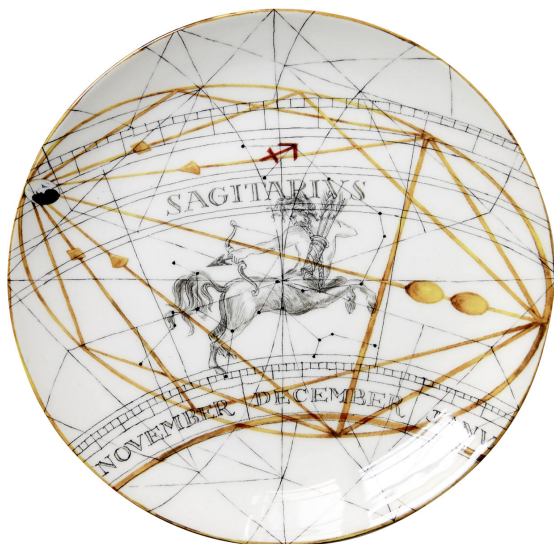

ARTEMEST

TABLETOP : TABLEWARE : DESSERT PLATES

Laboratorio Paravicini

ZODIACO SAGITARIUS DESSERT PLATE

\$85

DESCRIPTION

Part of the Zodiaco collection presented at the Milan's Furniture Fair of 2017, this dessert plate honors Sagittarius and reproduce its astrological position in golden lines that also return in the golden band around the edges of each piece. The symbol of the sign is noted in bright red on the dish and is also vividly rendered in black and white, along with its name and months in Latin, in the figure of a galloping centaur in the act of shooting arrows.

DETAILS & DIMENSIONS

- Material: Ceramics
- Dimensions (in): W 7.87 x D 7.87 x H 0.39
- Dimensions (cm): W 20 x D 20 x H 1
- Handmade In Italy