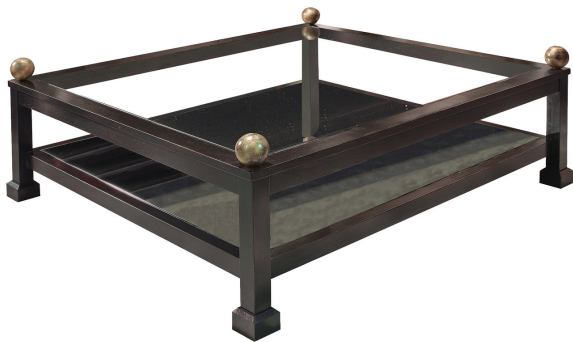

ARTEMEST

FURNITURE : TABLES : COFFEE TABLES

Chiara Provasi

SAINT GERMAIN COFFEE TABLE

\$8,810

DESCRIPTION

A superb and elegant accent to a classic and contemporary living room alike, this exquisite coffee table will be an eye-catching base to display collectibles, books, and flower arrangements. Its imposing structure in oak wood was hand painted in striking black and is highlighted with decorative gold spheres on the four corners. The lower mirror shelf reflects the surrounding light and creates an airy look that is a perfect complement to the glass top. Sizes and finishes can be customized - please ask the concierge for details and pricing.

DETAILS & DIMENSIONS

- Material: Oak wood, Glass, Mirrored glass
- Dimensions (in): W 62.99 x D 55.12 x H 19.69
- Dimensions (cm): W 160 x D 140 x H 50
- Handmade In Italy